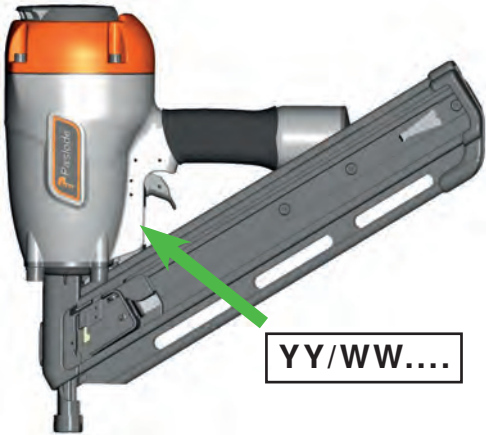

YY= Year of manufacture
WW = Week of manufacture

Resting position